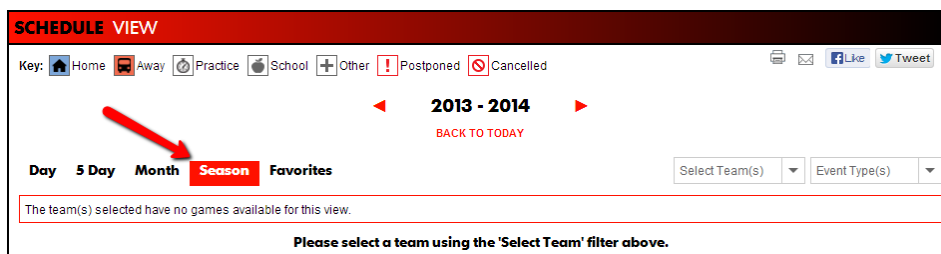

The following guide provides step-by-step instructions for creating such links.

1. Enter your School's Name, City, State or Zip in the search box and click *Search*

2. Select your school's Name from the drop down menu

3. When your school page opens, click on *Season*

- Using the pull down menus, select the sport, level, and gender then click *VIEW SCHEDULE*

Choose Team(s) CLOSE

Choose a sport, level and gender from the dropdowns below then click the "View Schedule" button to add a team to your schedule.